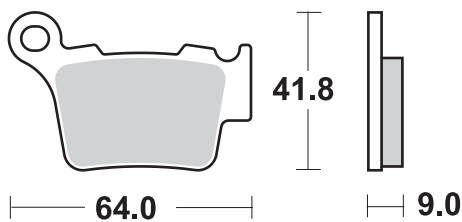

Available compounds

SBS 791 CS • SI • RSI

@sbsbrakes | sbsbrakes.com | #GoAhead