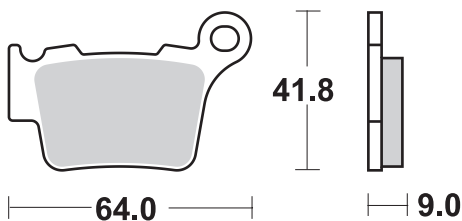

Available compounds

SBS 791 CS • SI • RSI

@sbsbrakes | sbsbrakes.com | #GoAhead